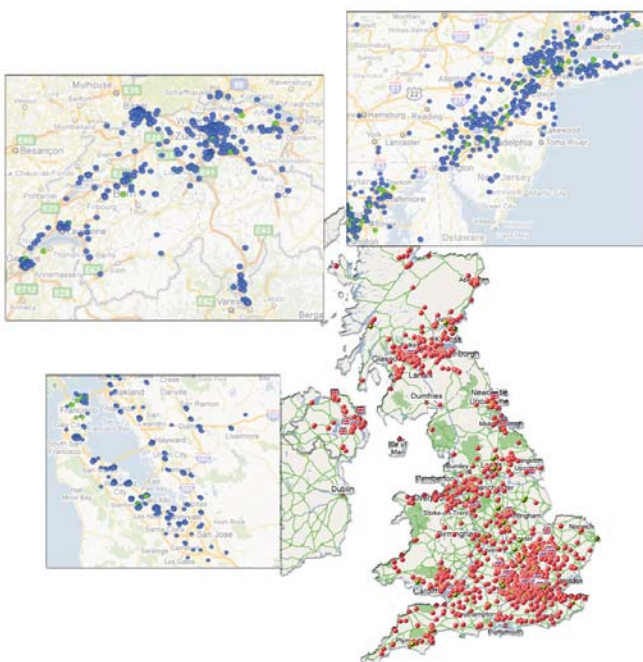

Advertise your products and services with LifeScience.TV, an expanding network of wireless digital signage screens located throughout academic and commercial institutes in the UK.

Image courtesy of Picodrop Ltd.  
ul Spectrophotometers

# membership plans

## Labhoo Maps

Labhoo Maps provides a unique geographical representation displaying the location of over 25,000 companies and organizations worldwide.